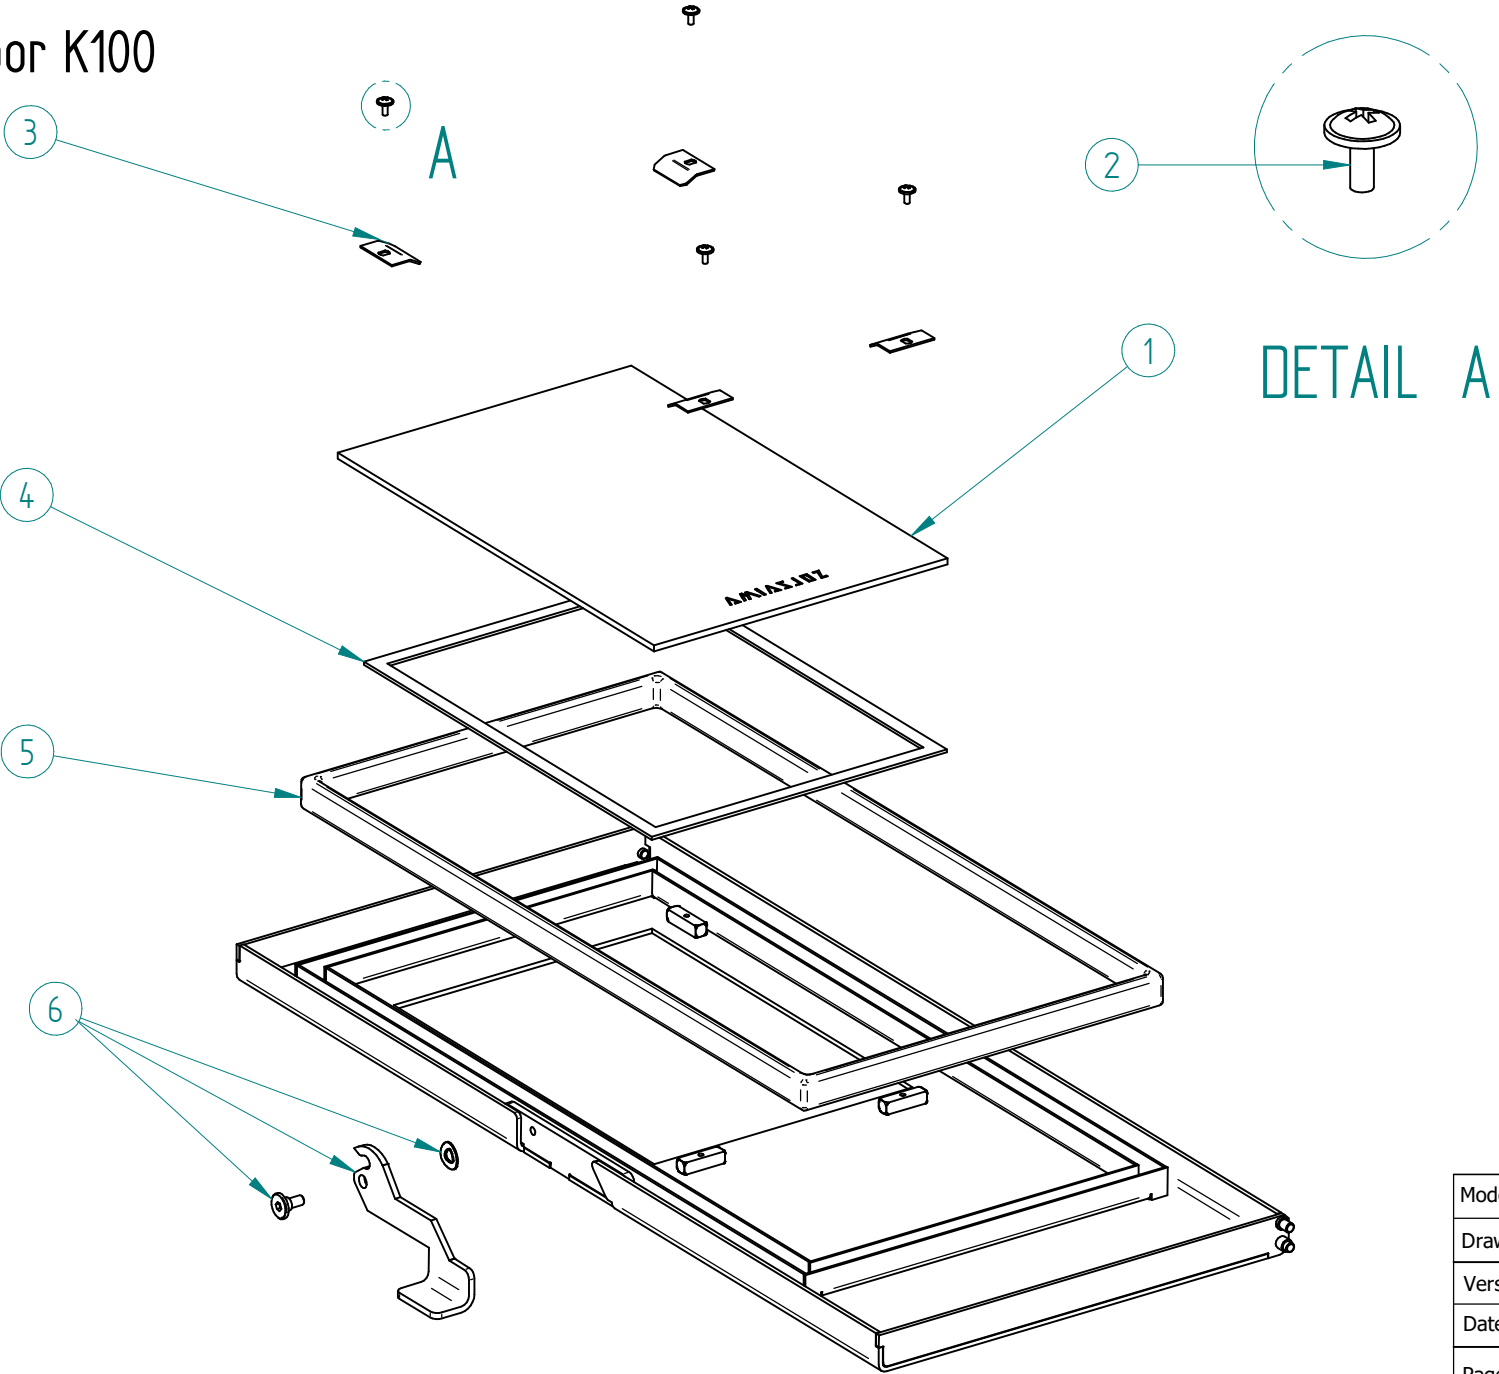

K100

Equipamento:	K100
Desenho nº:	000253201510000
Versão:	001
Data:	26-10-2015
Página:	1 / 1

Steel Door K100

Model:	Steel Door K100
Drawing no.:	000262201510000
Version:	000
Date:	20-10-2015
Page:	1 / 1

Covers Fuji

Model:	Covers Fuji
Drawing no.:	000256201510000
Version:	000
Date:	26-10-2015
Page:	1 / 1