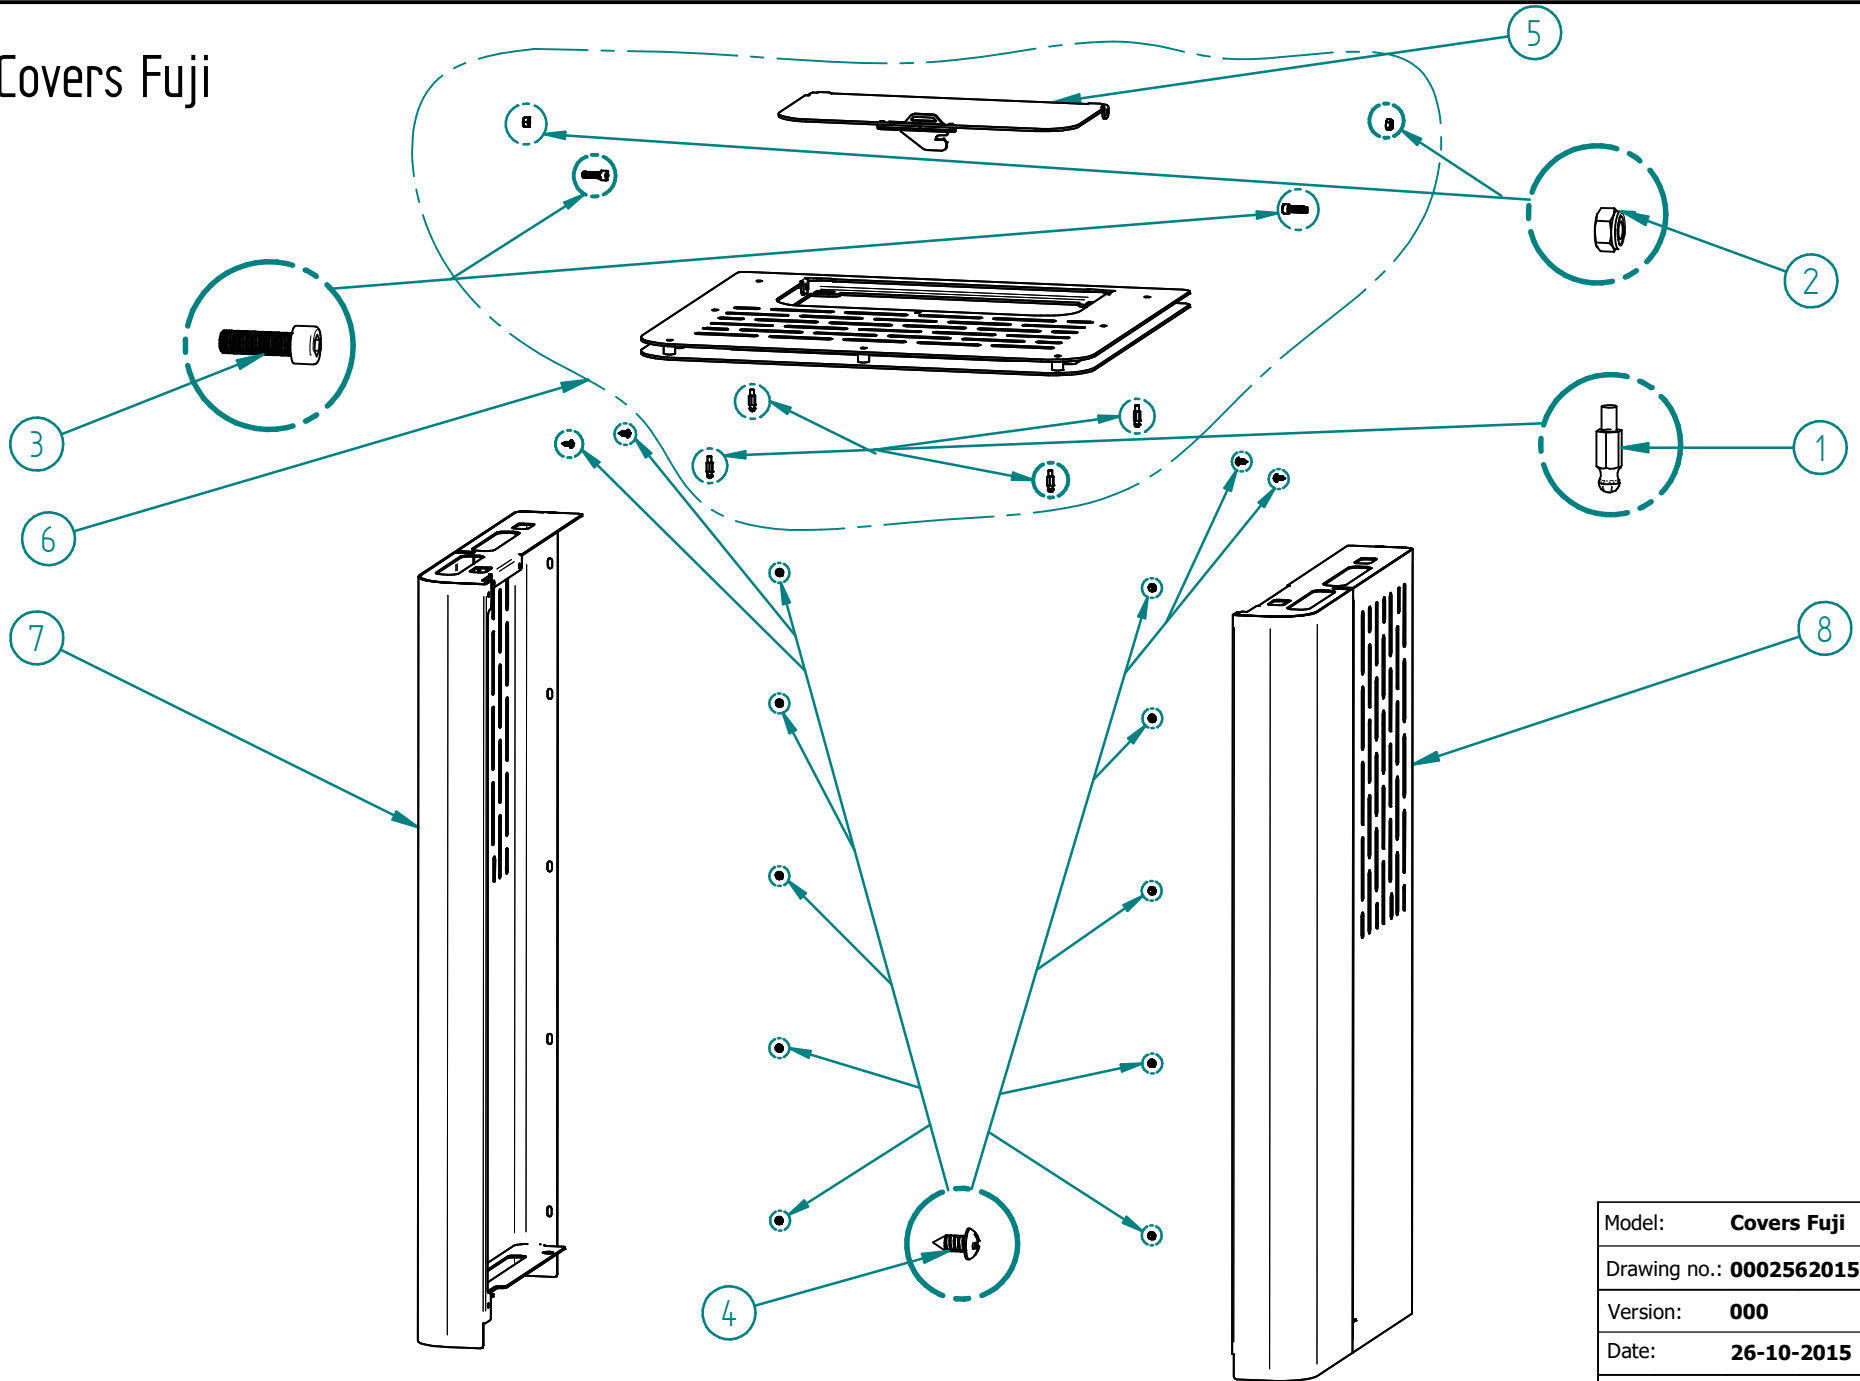

K100

Equipamento:	K100
Desenho nº:	000253201510000
Versão:	001
Data:	26-10-2015
Página:	1 / 1

Steel Door K100

Model:	Steel Door K100
Drawing no.:	000262201510000
Version:	000
Date:	20-10-2015
Page:	1 / 1

Covers Fuji

Model:	Covers Fuji
Drawing no.:	000256201510000
Version:	000
Date:	26-10-2015
Page:	1 / 1