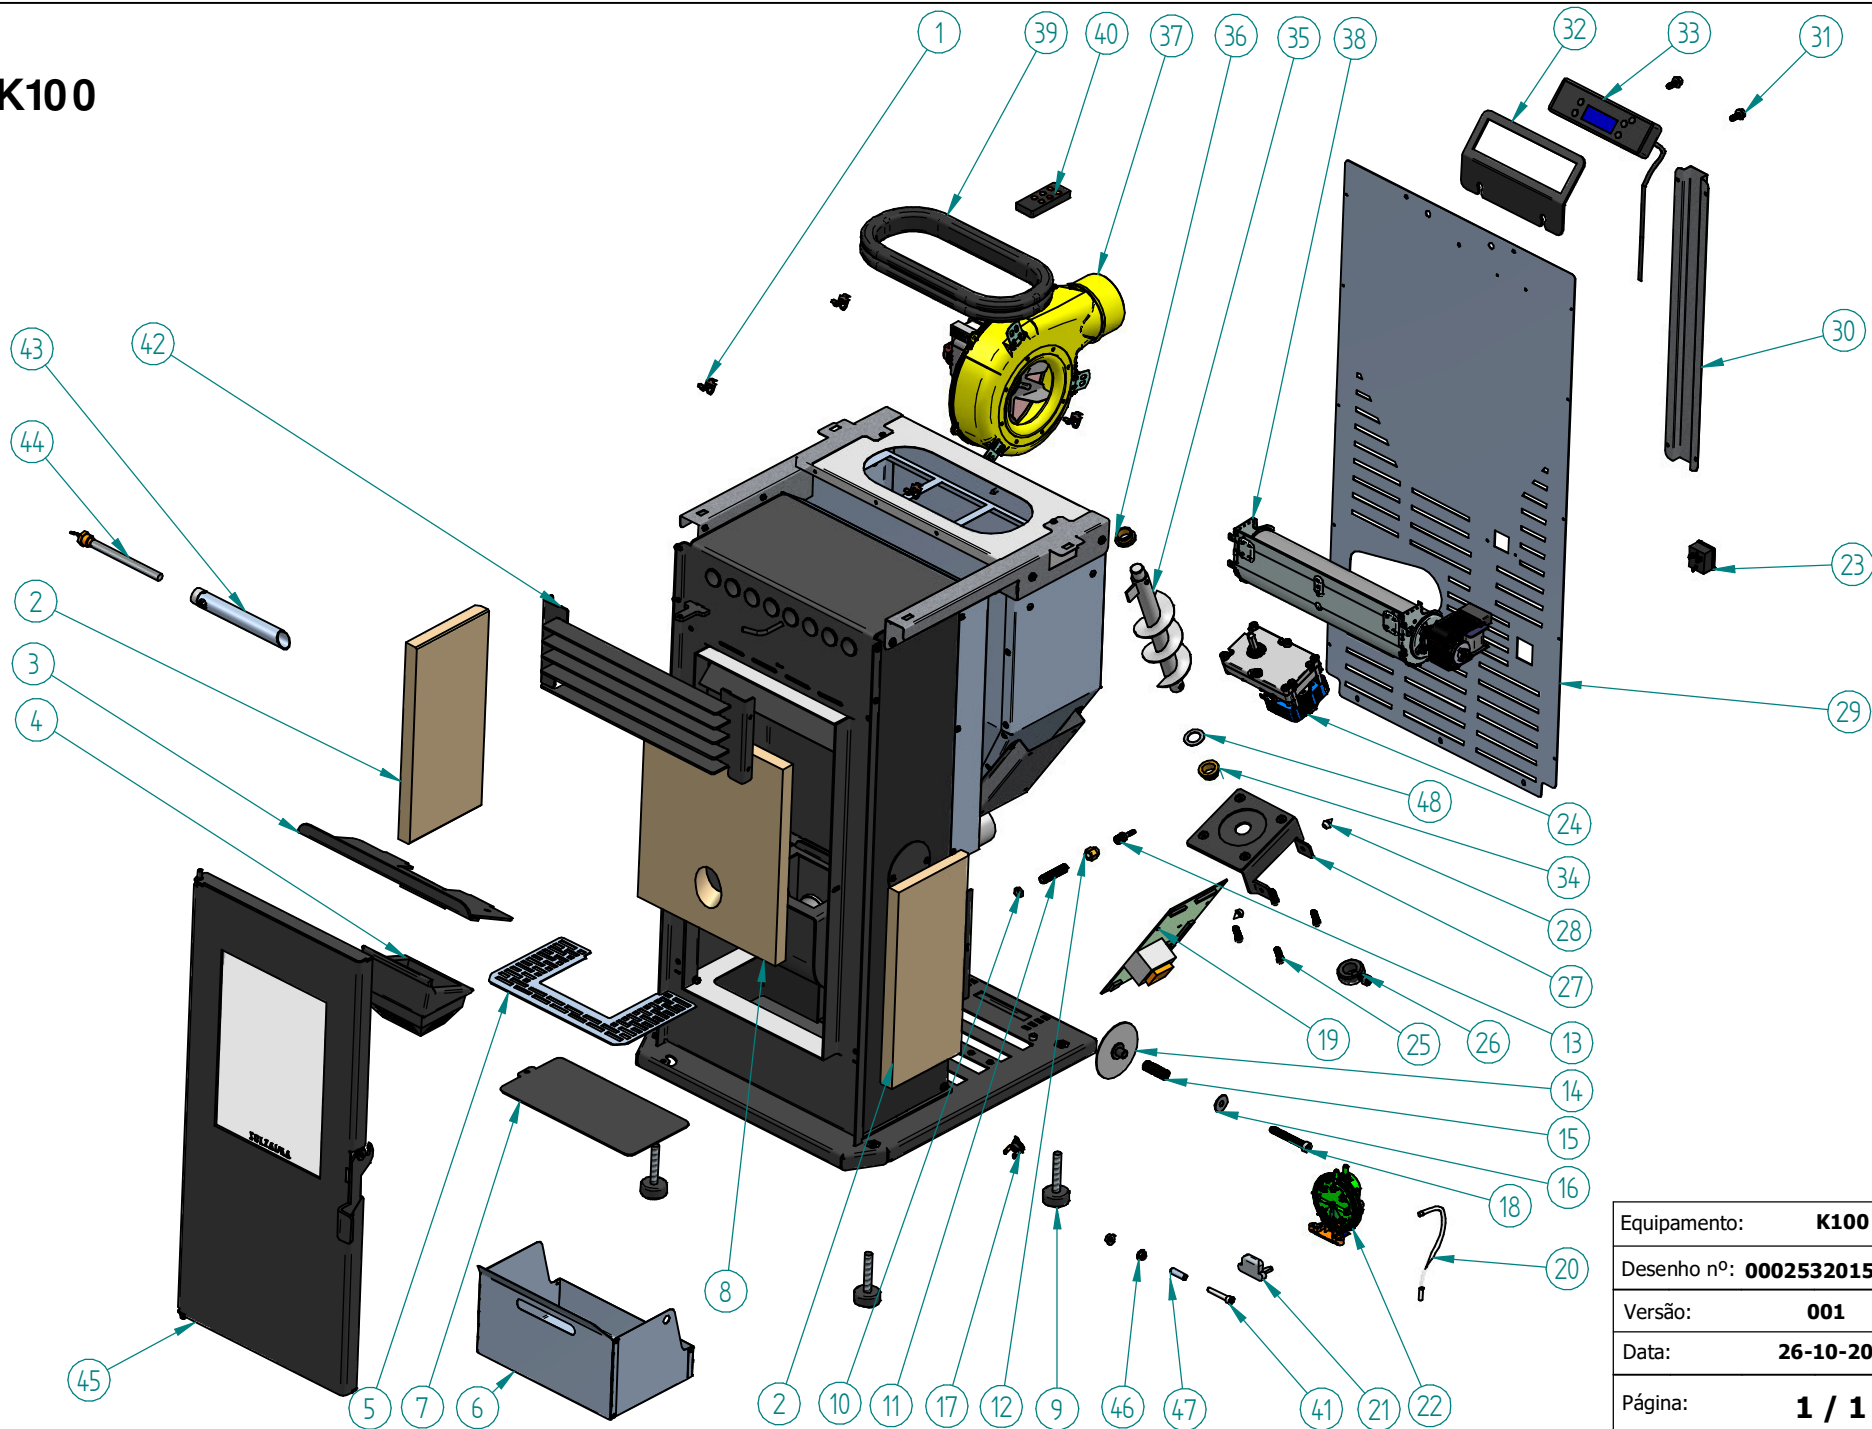

K100

Equipamento:	K100
Desenho nº:	000253201510000
Versão:	001
Data:	26-10-2015
Página:	1 / 1

Steel Door K100

Model:	Steel Door K100
Drawing no.:	000262201510000
Version:	000
Date:	20-10-2015
Page:	1 / 1

Covers Fuji

Model:	Covers Fuji
Drawing no.:	000256201510000
Version:	000
Date:	26-10-2015
Page:	1 / 1